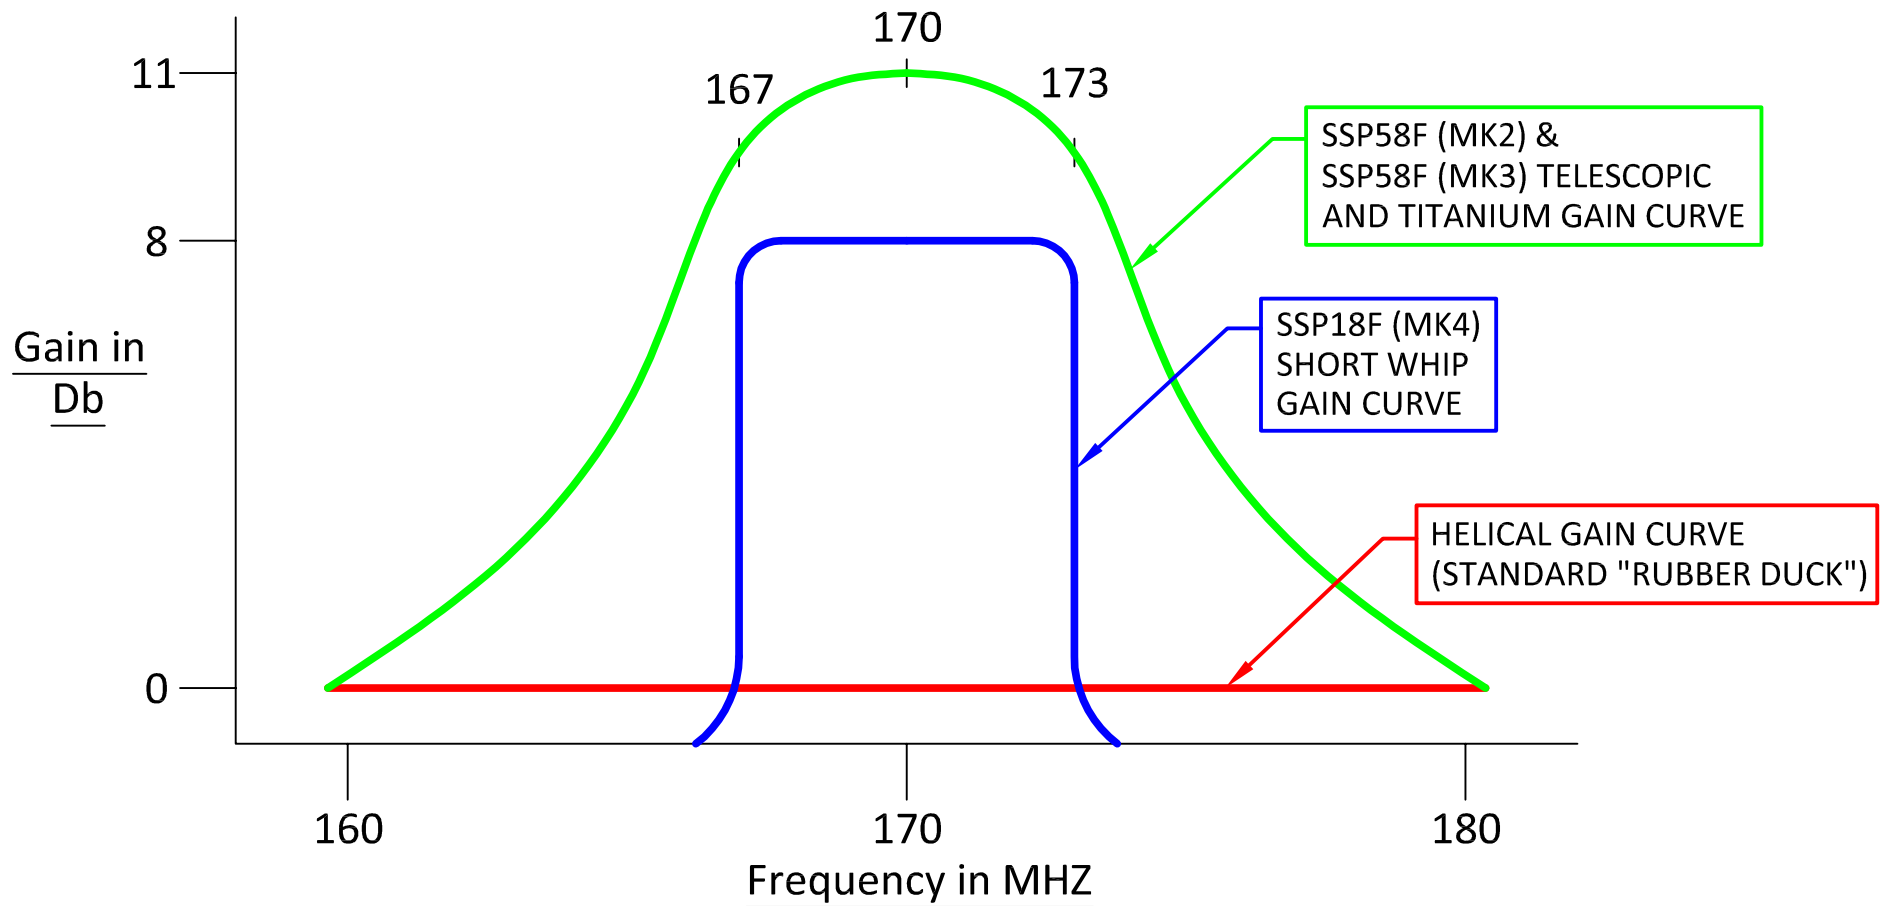

GAIN COMPARISON: SSP58F, SSP18F & HELICAL (STANDARD "RUBBER DUCK")

NOTES:

- 1) The gains of the antenna's are shown in comparison when tuned to 170MHz
- 1) The SSP58F has the best overall gain followed by the SSP18F
- 2) The SSP18F has little gain outside of the bandwidth limits. Therefore, specifying center frequency is extremely important for customer satisfaction.